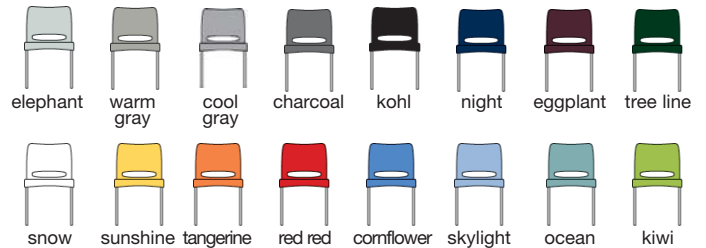

thermoplastics