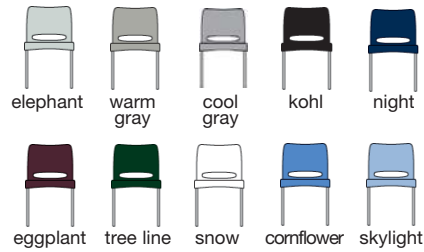

thermoplastics