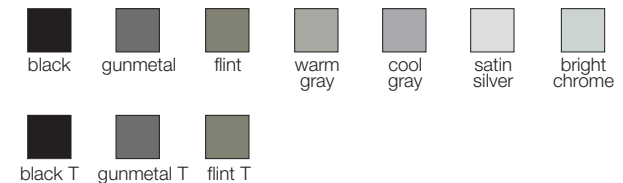

greenguard

Many Fixtures Furniture products are Greenguard Indoor Air Quality Certified®. Visit www.greenguard.org for a complete list of products.

width	20" 23" w/ arm 24"-25" w/ tablet
depth	22" 22"-28" w/ tablet
height	31.5" 31.5"-37" w/ tablet
arm height	25.5"
seat height	18"
seat width	20"
seat depth	18"
back height	10"
back width	20"
weight	13 lb 16 lb w/ arms 23 lb w/ tablet
COM	n/a
tablet	flip-up
gang	yes
modular	n/a
tandem	n/a
stacking	10 floor / 30 dolly 5 floor / 20 dolly w/ arm 3 floor / 3 dolly w/ tablet

opaque thermoplastics

translucent thermoplastics

frame finishes

jazz®

stool fluid design offers colorful comfort on a lightweight sled base

features

- available in 2 heights
- opaque or translucent thermoplastic
- 10 year warranty