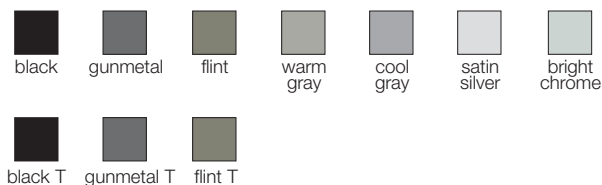

frame finishes

fixturesfurniture

fixturesfurniture.com 1642 Crystal Ave. Kansas City, MO 64126 800/821-3500 t 816/245-5884 f

A Jami Company