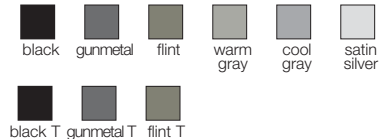

**options**

- multiple laminate options
- numerous edge styles and colors
- customer specified table height

**design**

Ron Kemnitzer

**environment**

Fixtures Furniture uses manufacturing processes that are kind to the environment. We conserve, reuse and recycle daily. Our epoxy metal finishes have a Class-A rated, 6-step purification system.

**LAMINATES**

**EDGE FINISHES**

**urethane**

**BASE FINISHES**

**BALL GLIDES**