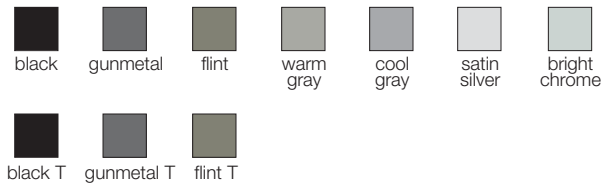

frame finishes

fixturesfurniture

fixturesfurniture.com 1642 Crystal Ave. Kansas City, MO 64126 800/821-3500 t 816/245-5884 f

A Jami Company