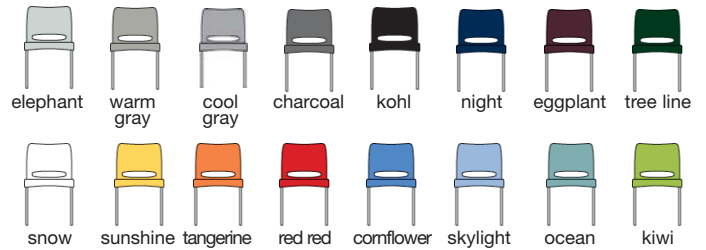

thermoplastics