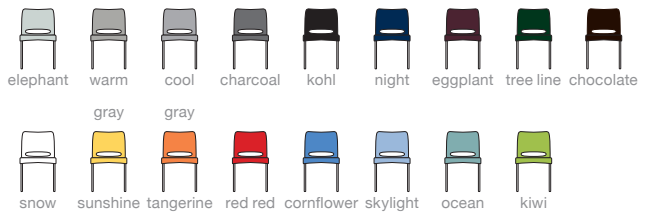

THERMOPLASTICS

not all thermoplastic colors are available on all tandem seats; see individual product brochures for color availability

FRAME FINISHES

EPOXYS, CHROME AND TEXTURED EPOXYS

FEATURED ON THIS PAGE: 56220 astro 56260 albi 56203 d chair, tangerine thermoplastic; satin silver frame 56444 bola wood, natural cherry wood; satin silver frame 56024 four-seat rail, satin silver frame