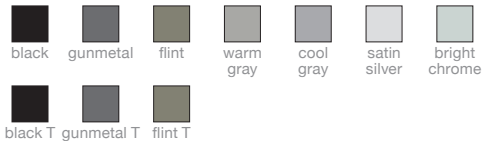

**THERMOPLASTICS**

**FRAME FINISHES**

**EPOXYS, CHROME AND TEXTURED EPOXYS**

FEATURED ON THIS PAGE: 69330 Momentum, "Prodigy", Carbon; black thermoplastic; black frame

ON COVER: 69330 Mayer, "Paradigm", Lava; black thermoplastic; black frame